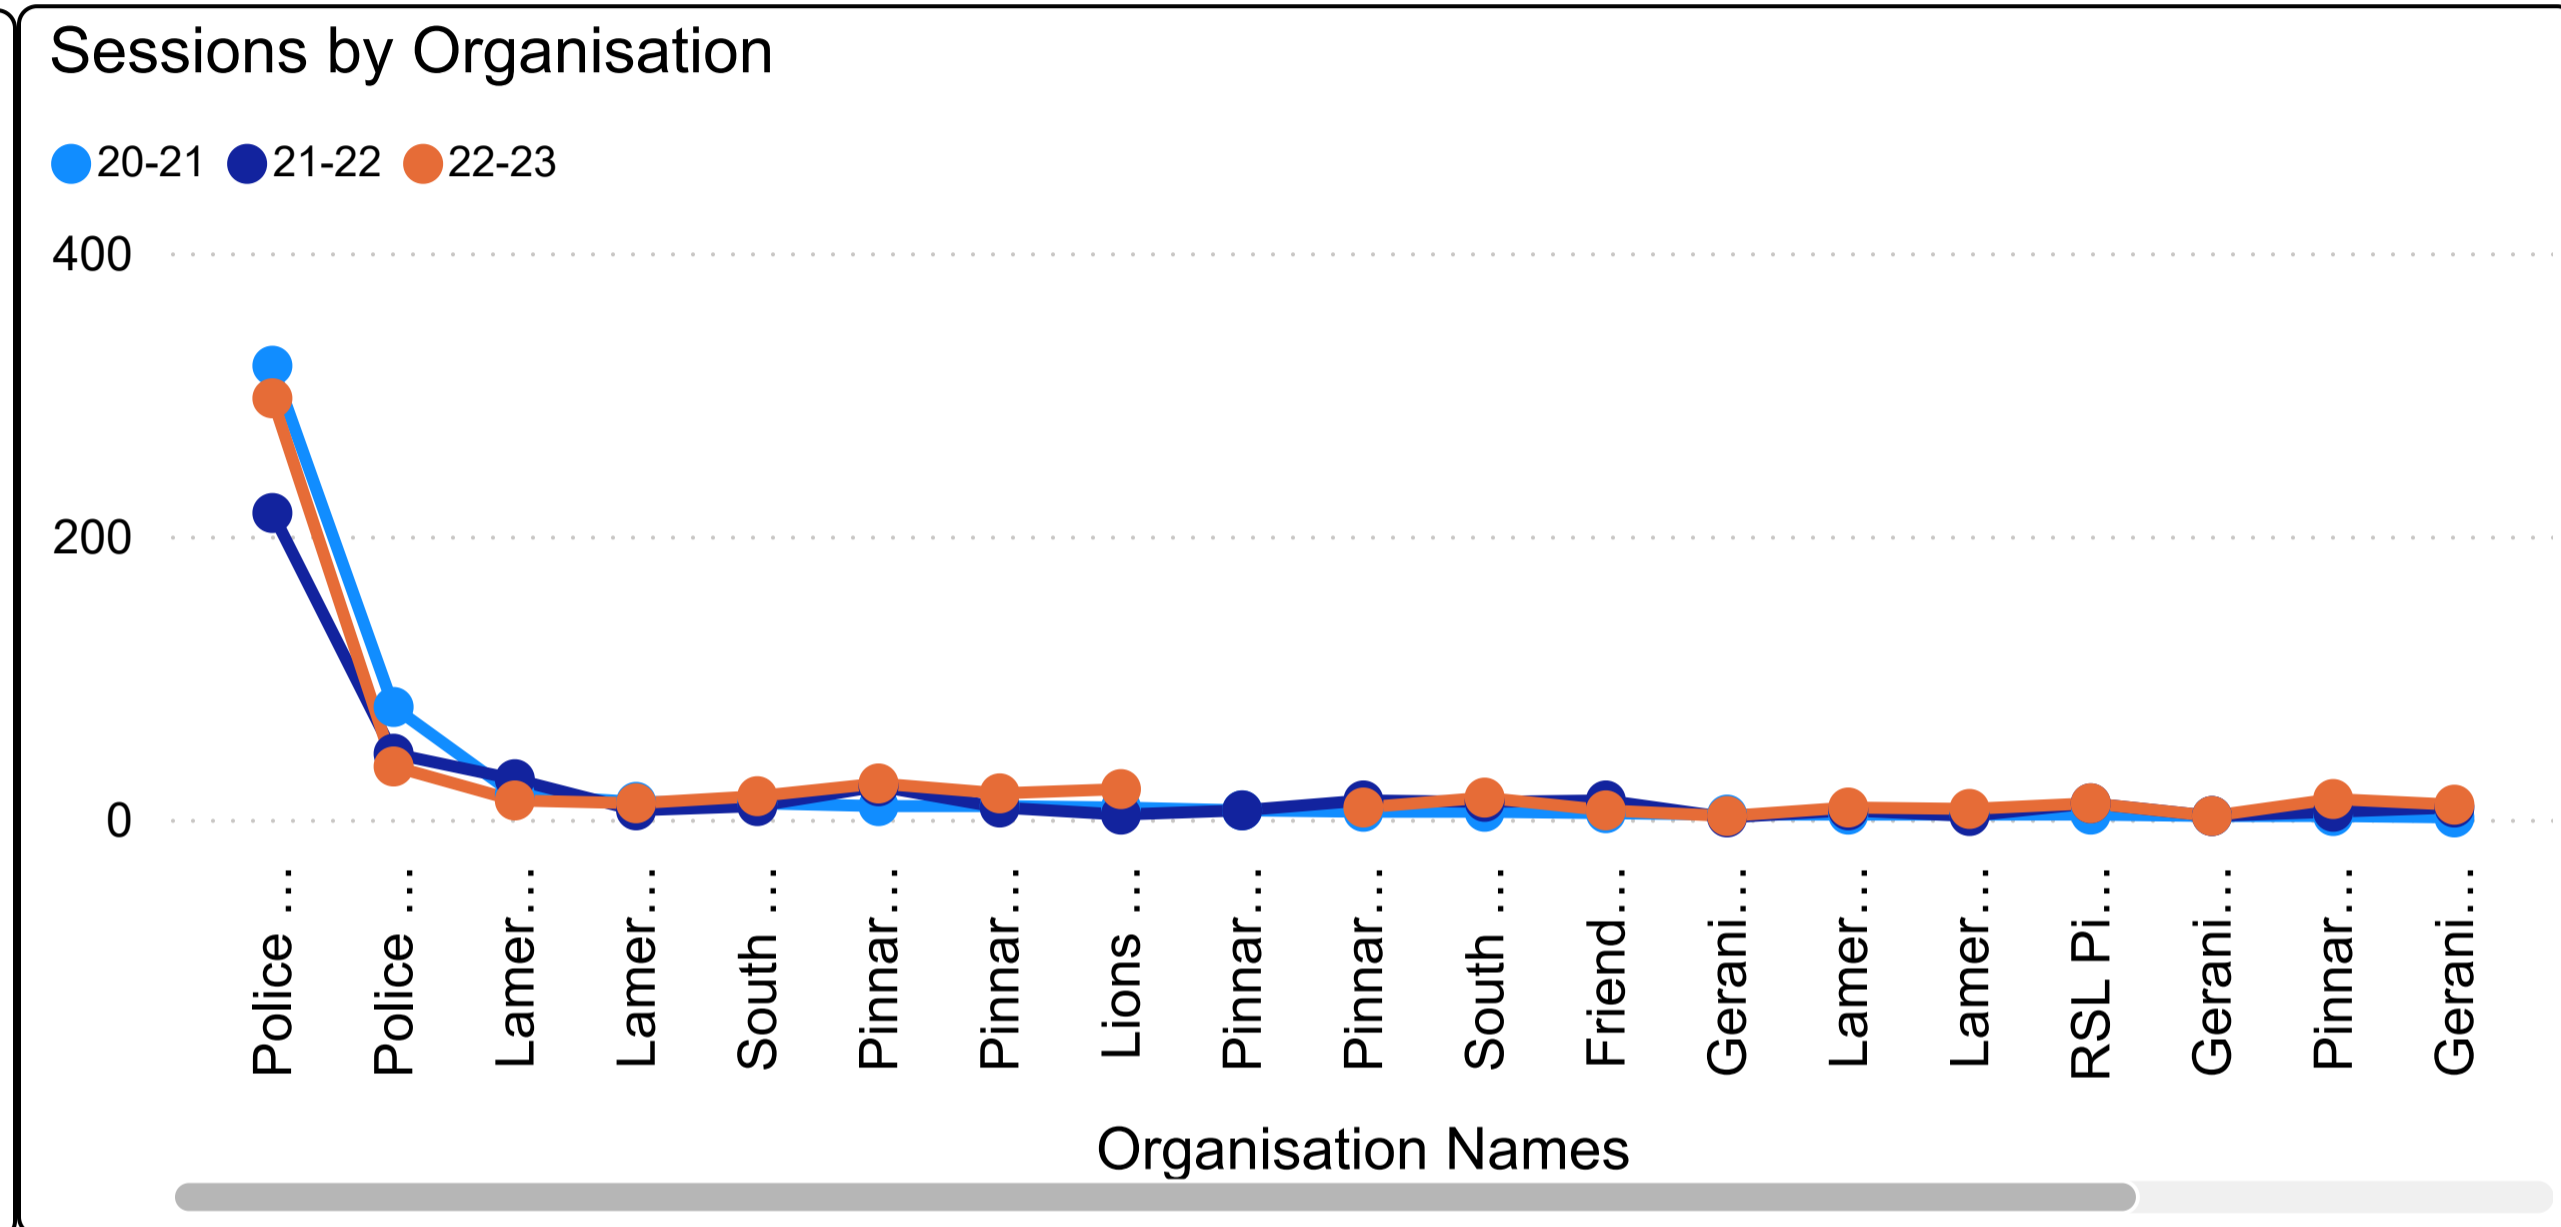

Dashboard for Sessions and New Users

Dashboard

Sessions by Primary Category..

Sessions by Organisation by...

Sessions Comparison

New Users by Primary Category

New Users by Organisation

2020-2021 Sessions
502

2021-2022 Sessions
433

2022-2023 Sessions
548

2020-2021 New Users
43

2021-2022 New Users
121

2022-2023 New Users
183

Primary Category, Organisation Name

Multiple selections ▼

Sessions By Primary Category for Different Years

Sessions by Primary Category for Different Years

20-21 21-22 22-23

 Clear all slicers

Sessions by Organisation for Different Years

● 20-21 ● 21-22 ● 22-23

- Dashboard
- Sessions by Primary...
- Sessions by Organisation...**
- Sessions Comparision
- New Users by Primary...
- New Users by Organisation