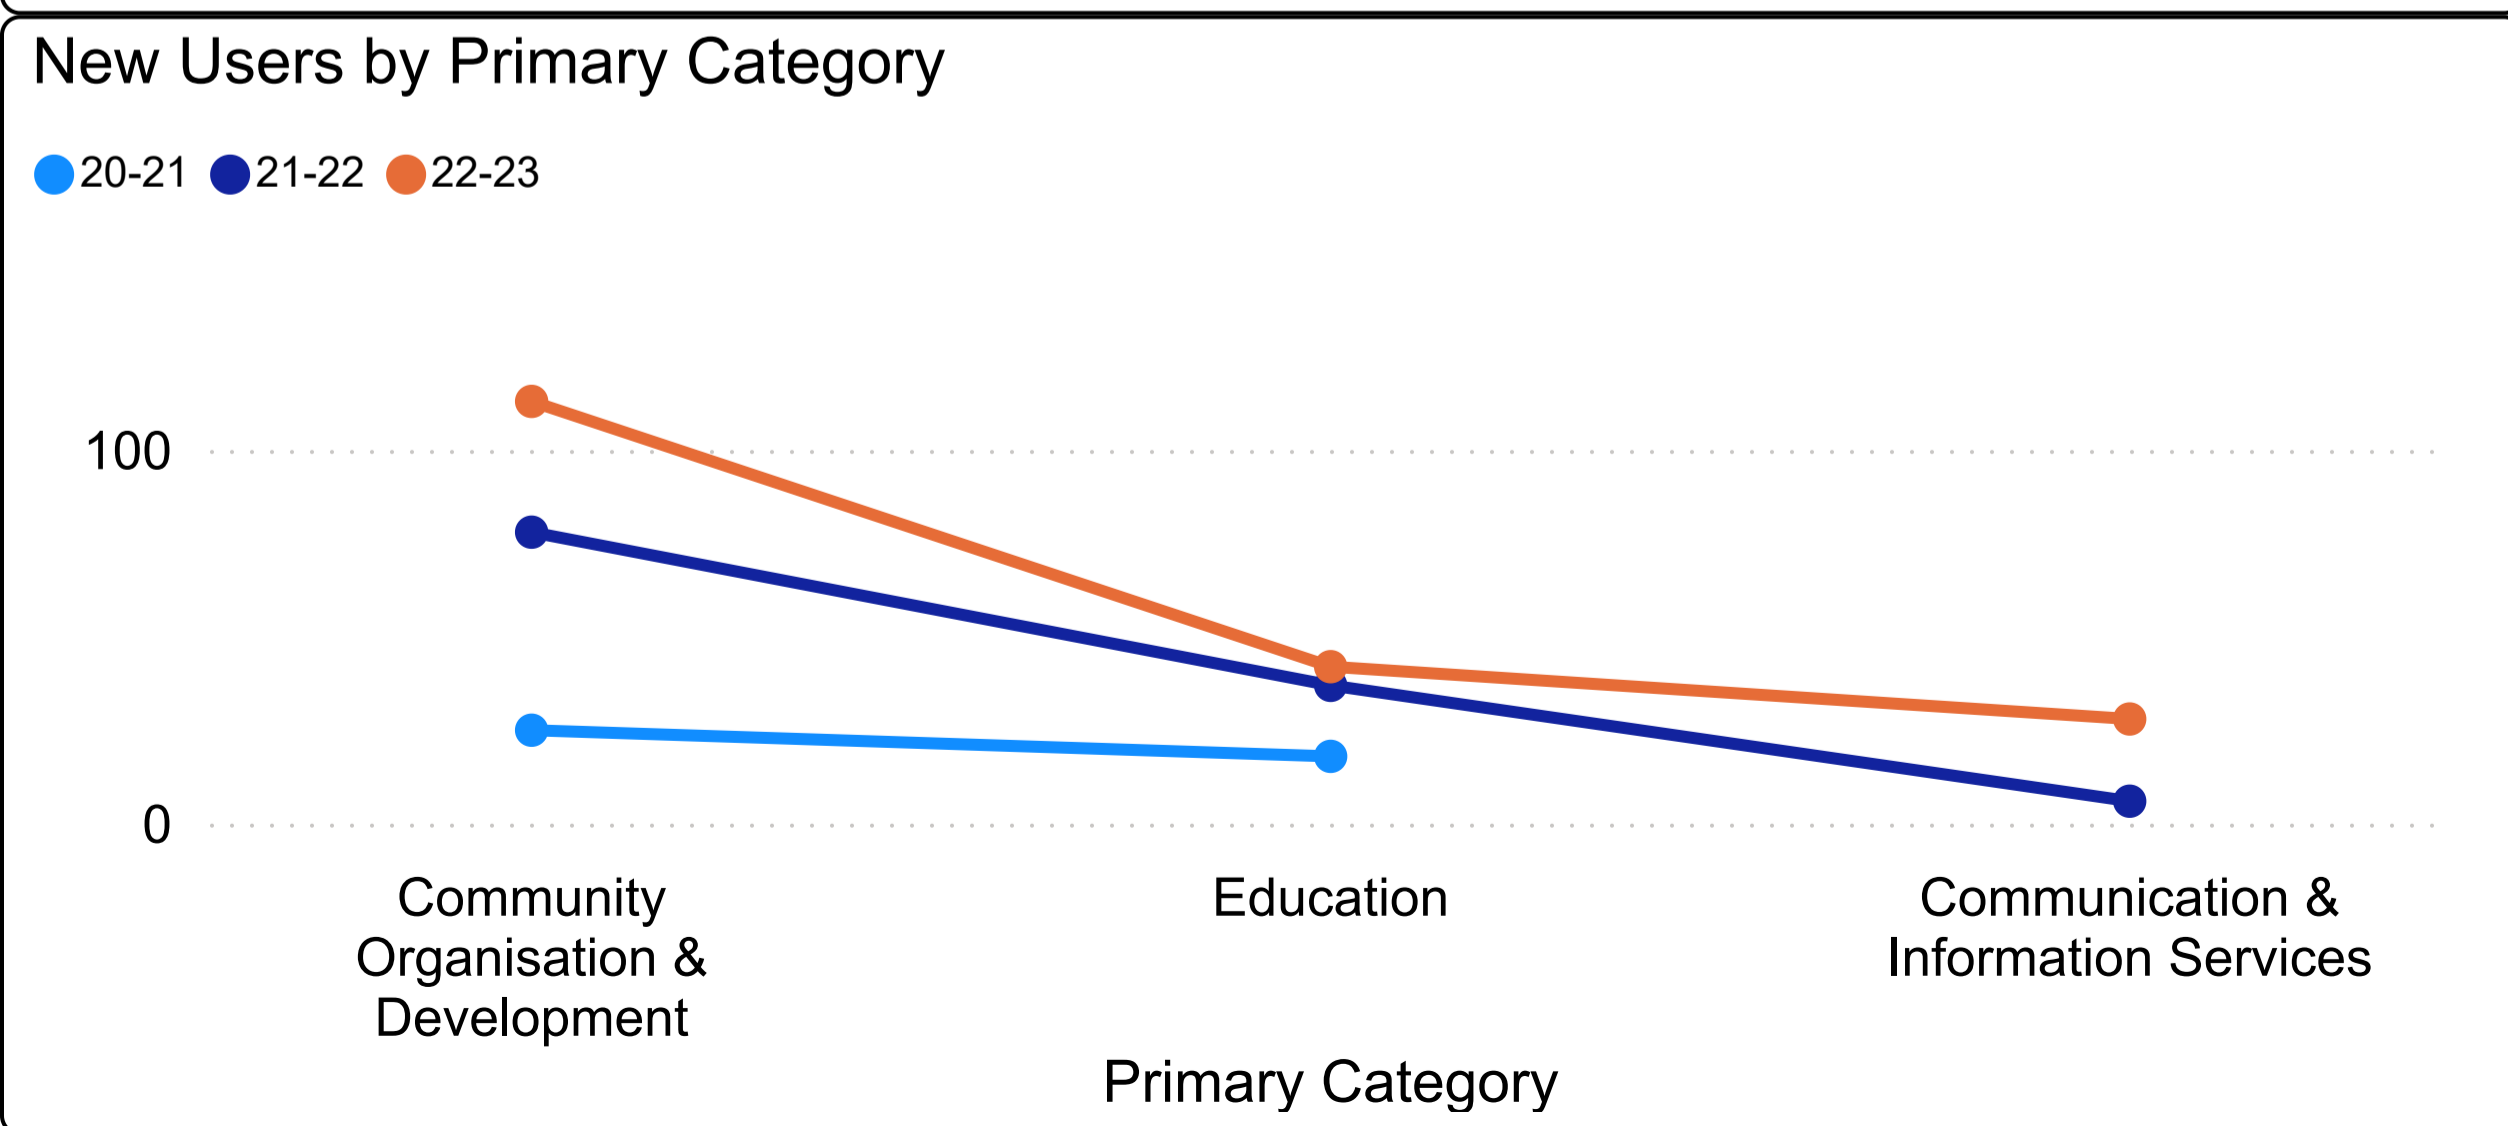

Dashboard for Sessions and New Users

Dashboard

Sessions by Primary Category..

Sessions by Organisation by...

Sessions Comparison

New Users by Primary Category

New Users by Organisation

2020-2021 Sessions
502

2021-2022 Sessions
433

2022-2023 Sessions
548

2020-2021 New Users
43

2021-2022 New Users
121

2022-2023 New Users
183

Primary Category, Organisation Name

Multiple selections ▼

Sessions By Primary Category for Different Years