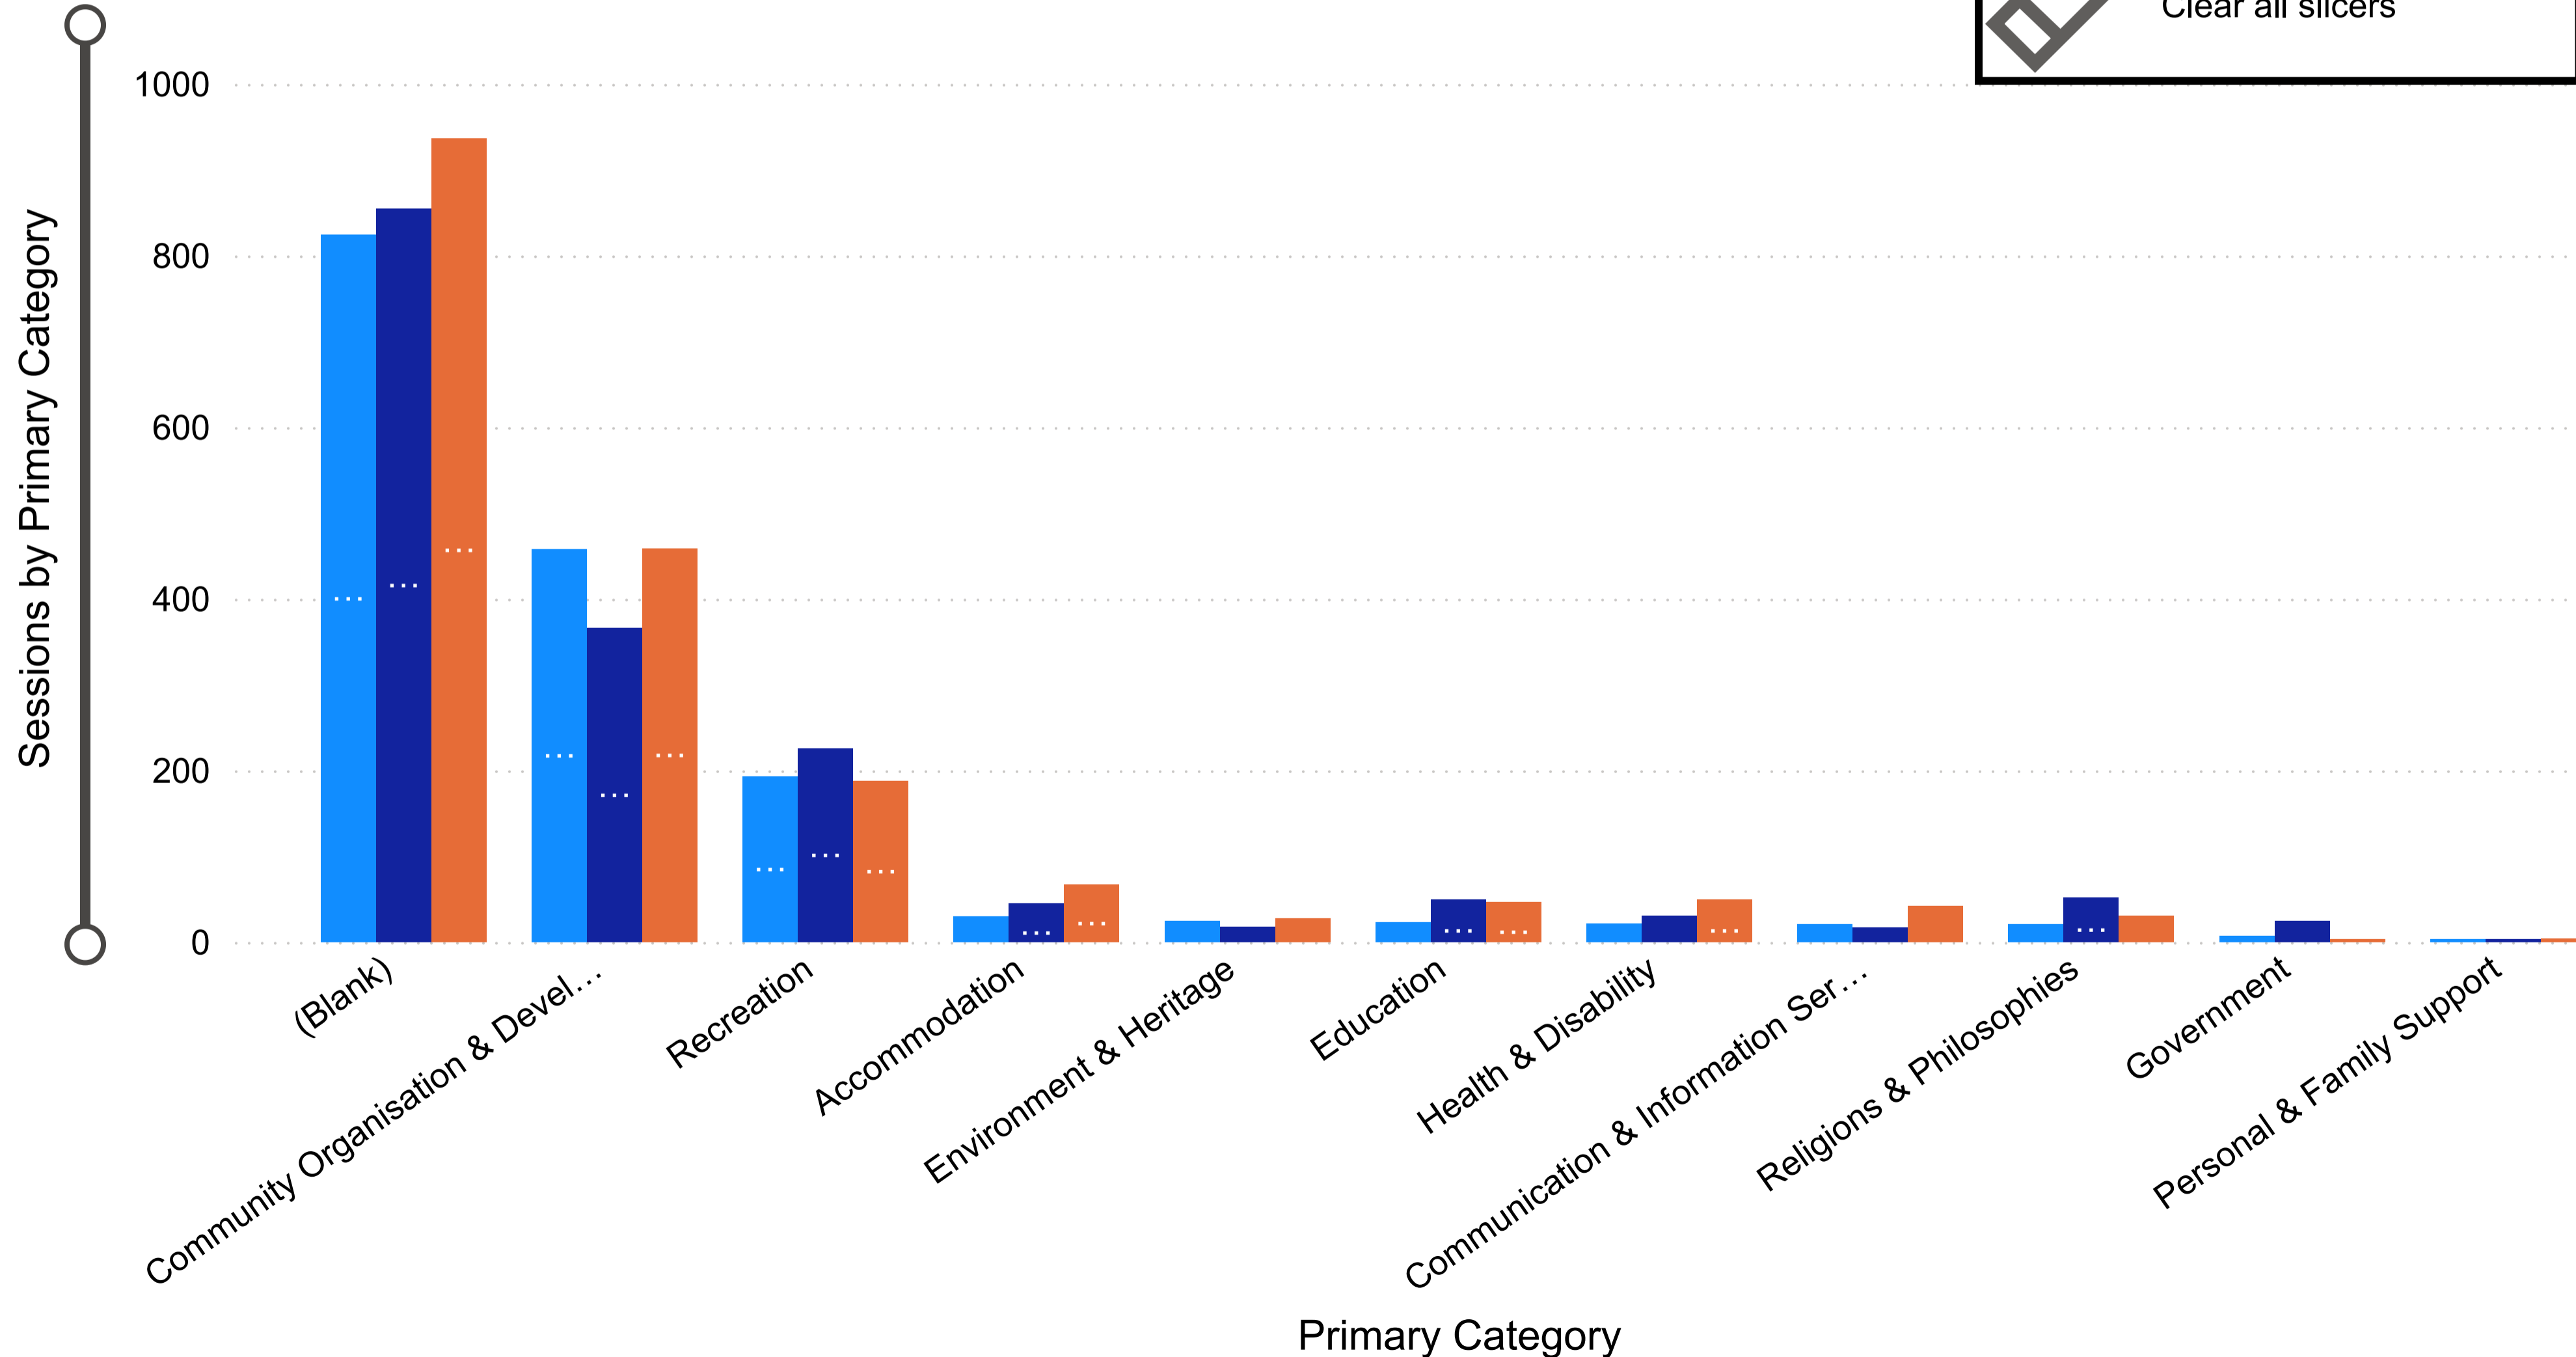

Dashboard

Sessions by Primary Category for Different..

Sessions by Organisation by Different Years

Sessions Comparision

New Users by Primary Category

New Users by Organisation

Primary Category

- Accommodation
- Communication & Info...
- Community Organisati...
- Education
- Environment & Heritage
- Government
- Health & Disability
- Personal & Family Su...
- Recreation
- Religions & Philosophies

Sessions by Primary Category for Different Years

20-21 21-22 22-23

 Clear all slicers

Sessions by Organisation for Different Years

● 20-21 ● 21-22 ● 22-23

- Dashboard
- Sessions by Primary...
- Sessions by Organisation...**
- Sessions Comparision
- New Users by Primary...
- New Users by Organisation