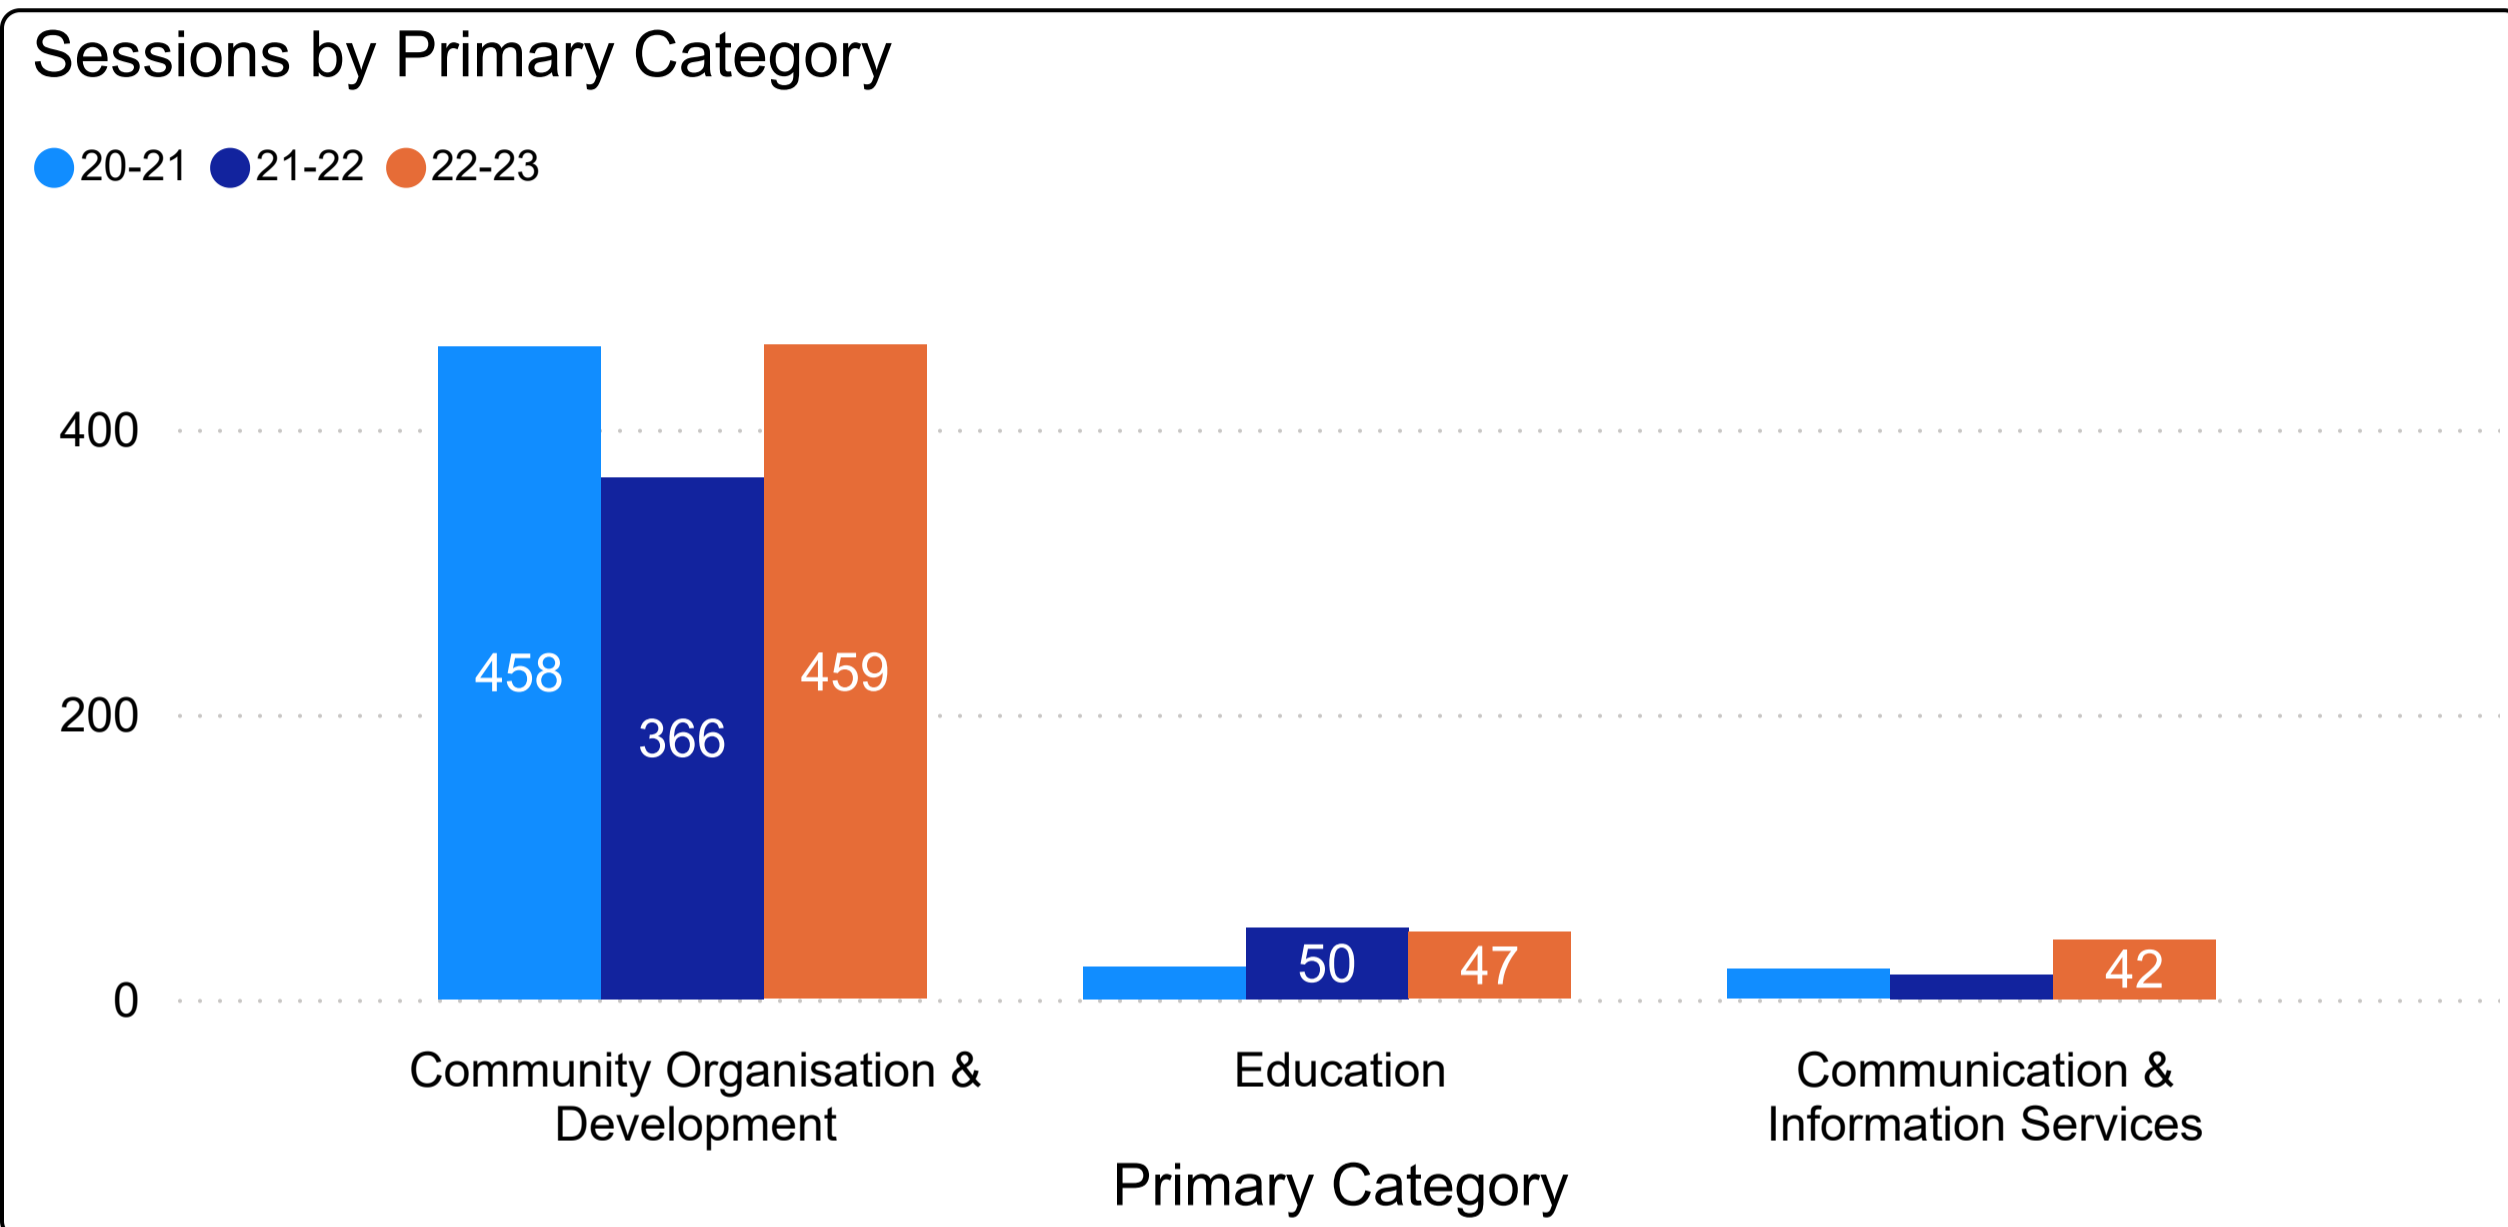

Dashboard for Sessions and New Users

Dashboard

Sessions by Primary Category..

Sessions by Organisation by...

Sessions Comparison

New Users by Primary Category

New Users by Organisation

2020-2021 Sessions
502

2021-2022 Sessions
433

2022-2023 Sessions
548

2020-2021 New Users
43

2021-2022 New Users
121

2022-2023 New Users
183

Primary Category, Organisation Name

Multiple selections ▼

Sessions By Primary Category for Different Years

Dashboard

Sessions by Primary Category for Different..

Sessions by Organisation by Different Years

Sessions Comparision

New Users by Primary Category

New Users by Organisation

Primary Category

- Accommodation
- Communication & Info...
- Community Organisati...
- Education
- Environment & Heritage
- Government
- Health & Disability
- Personal & Family Su...
- Recreation
- Religions & Philosophies

Sessions by Primary Category for Different Years

20-21 21-22 22-23

 Clear all slicers

Sessions by Organisation for Different Years

● 20-21 ● 21-22 ● 22-23

- Dashboard
- Sessions by Primary...
- Sessions by Organisation...**
- Sessions Comparision
- New Users by Primary...
- New Users by Organisation