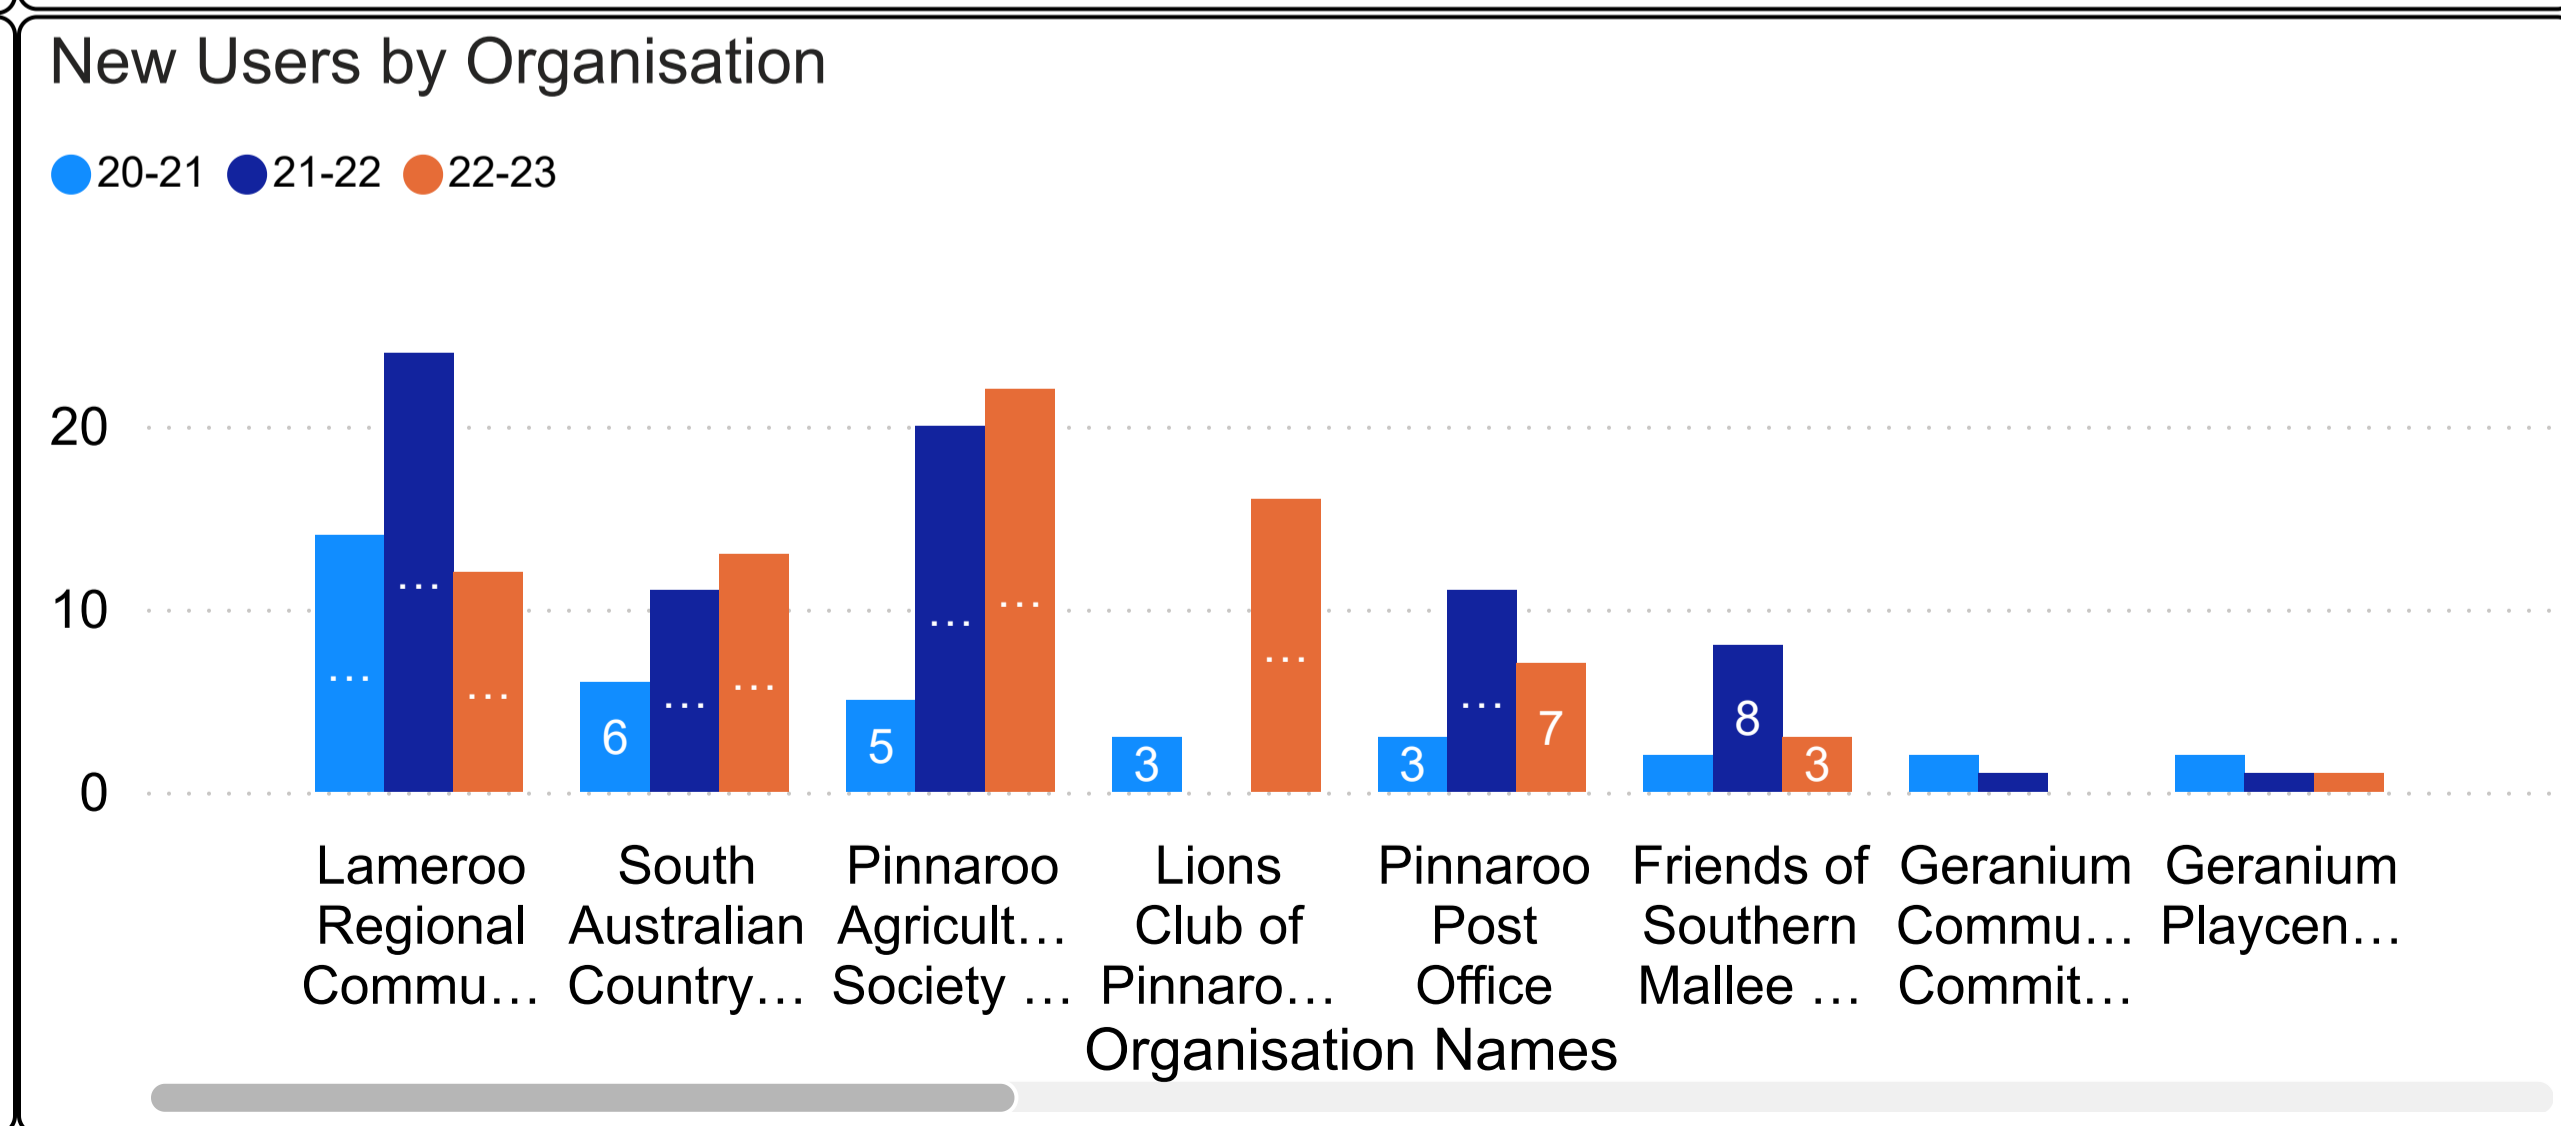

Dashboard for Sessions and New Users

Dashboard

Sessions by Primary Category..

Sessions by Organisation by...

Sessions Comparison

New Users by Primary Category

New Users by Organisation

2020-2021 Sessions
502

2021-2022 Sessions
433

2022-2023 Sessions
548

2020-2021 New Users
43

2021-2022 New Users
121

2022-2023 New Users
183

Primary Category, Organisation Name

Multiple selections ▼

Sessions By Primary Category for Different Years

Dashboard

Sessions by Primary Category for Different..

Sessions by Organisation by Different Years

Sessions Comparision

New Users by Primary Category

New Users by Organisation

Primary Category

- Accommodation
- Communication & Info...
- Community Organisati...
- Education
- Environment & Heritage
- Government
- Health & Disability
- Personal & Family Su...
- Recreation
- Religions & Philosophies

Sessions by Primary Category for Different Years

20-21 21-22 22-23

 Clear all slicers

Sessions by Organisation for Different Years

● 20-21 ● 21-22 ● 22-23

- Dashboard
- Sessions by Primary...
- Sessions by Organisation...**
- Sessions Comparision
- New Users by Primary...
- New Users by Organisation