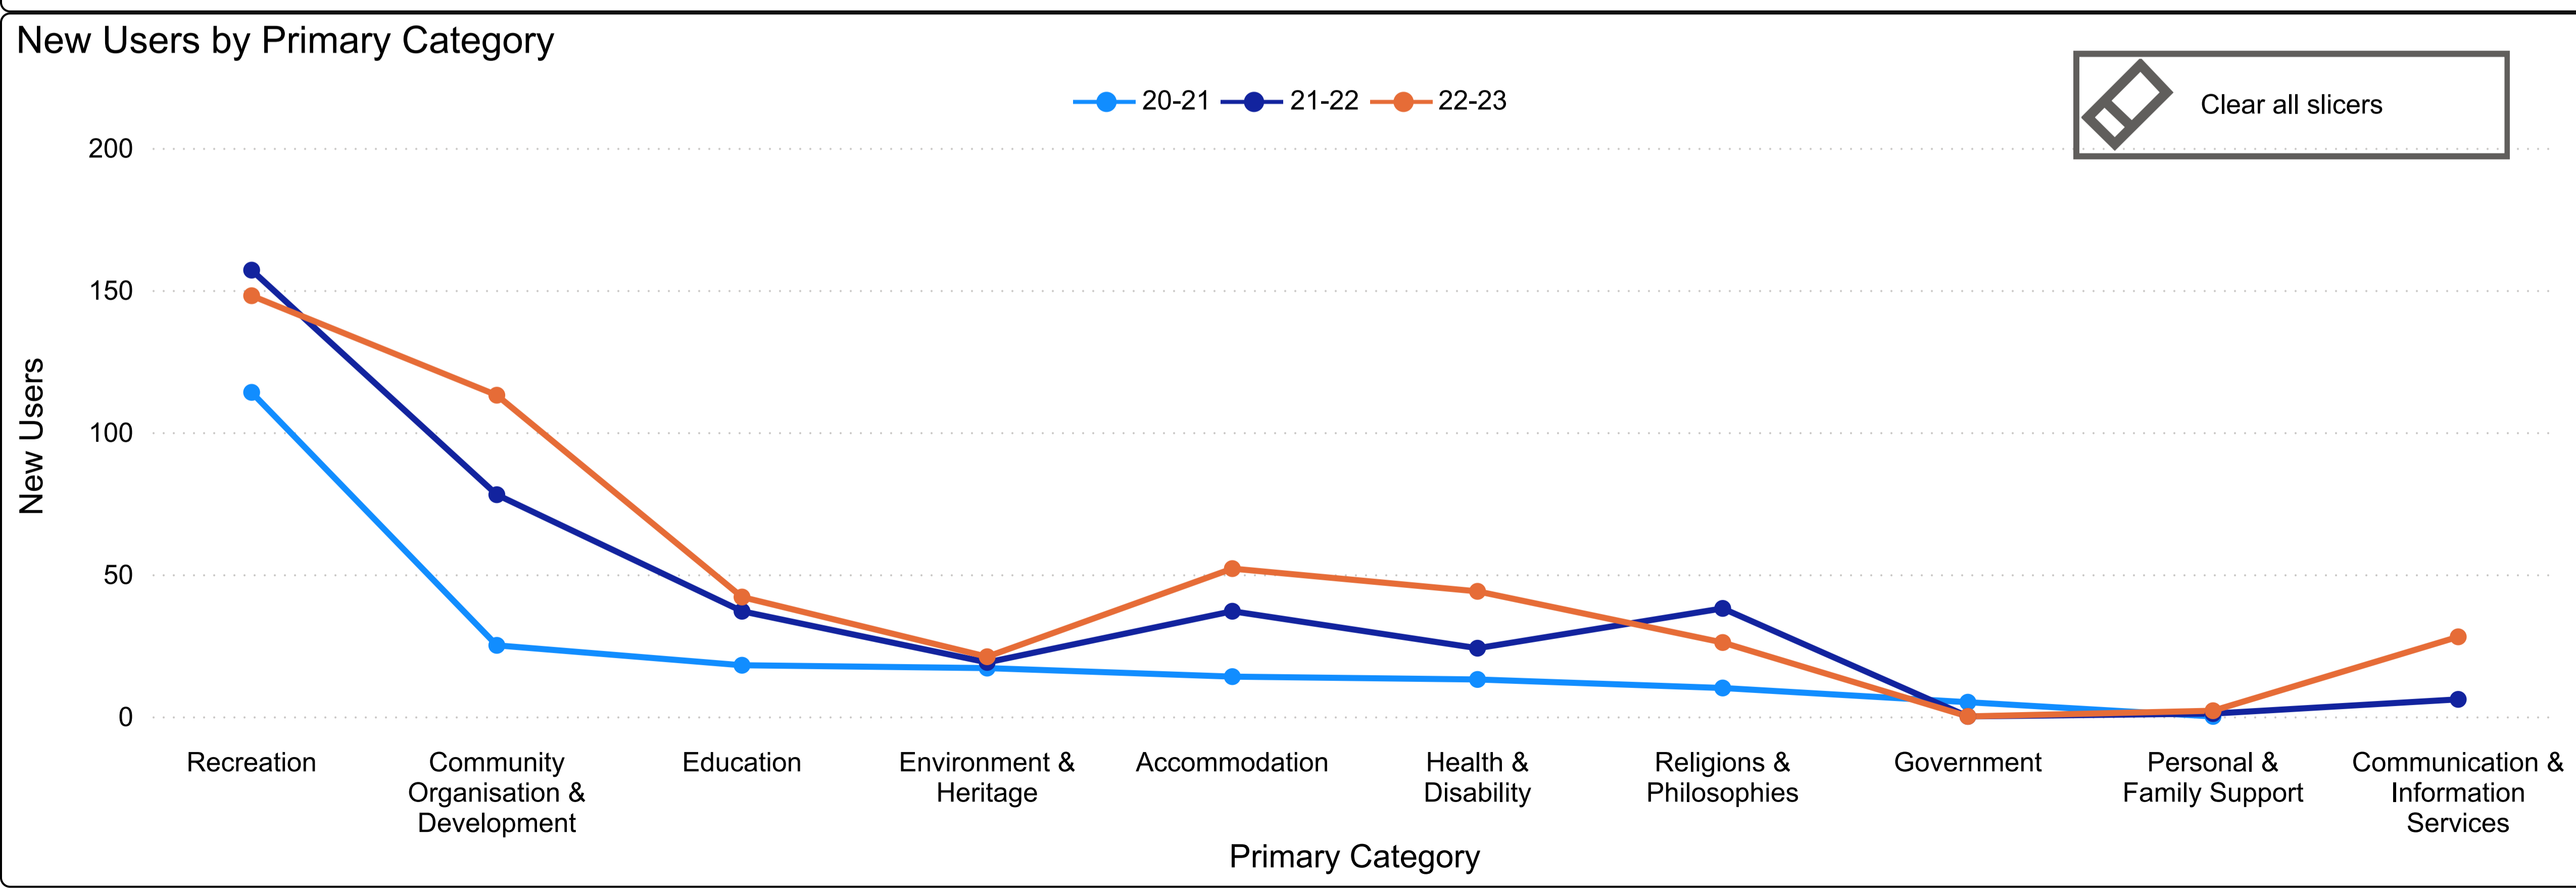

2020-2021	2021-2022	2022-2023
216	405	482
Sum of New Users	Sum of New Users	Sum of New Users

New Users by Primary Category

Dashboard

Sessions by Primary...

Sessions by Organisatio...

Sessions Comparision

New Users by Primary...

New Users by Organisation

Primary Category

Select all	Communication & Information Services	Education	Government	Personal & Family Support	Religions & Philosophies
Accommodation	Community Organisation & Development	Environment & Heritage	Health & Disability	Recreation