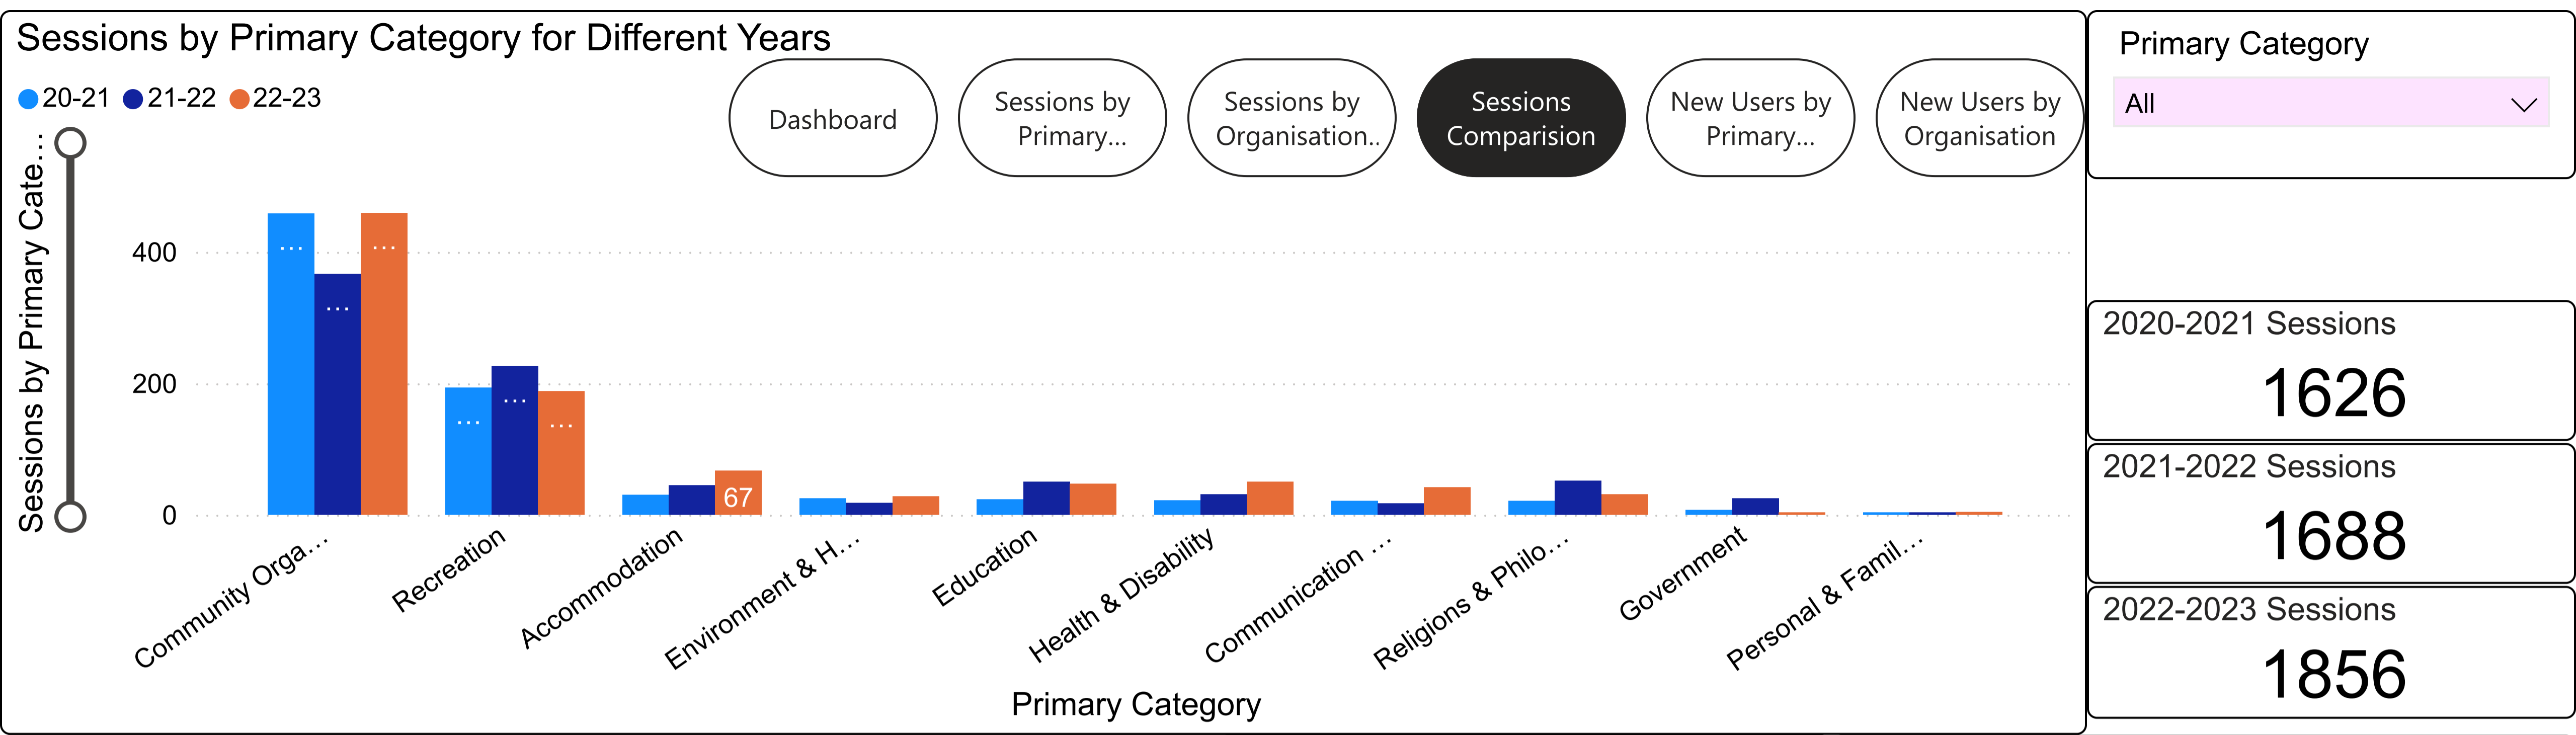

Sessions by Primary Category for Different Years

20-21 21-22 22-23

 Clear all slicers

Sessions by Organisation for Different Years

● 20-21 ● 21-22 ● 22-23

- Dashboard
- Sessions by Primary...
- Sessions by Organisation...**
- Sessions Comparision
- New Users by Primary...
- New Users by Organisation

2020-2021 Sessions

1626

2021-2022 Sessions

1688

2022-2023 Sessions

1856

Sessions by Organisation

350
300
250
200
150
100
50
0

2020-2021	2021-2022	2022-2023
216	405	482
Sum of New Users	Sum of New Users	Sum of New Users

New Users by Primary Category

Dashboard

Sessions by Primary...

Sessions by Organisatio...

Sessions Comparision

New Users by Primary...